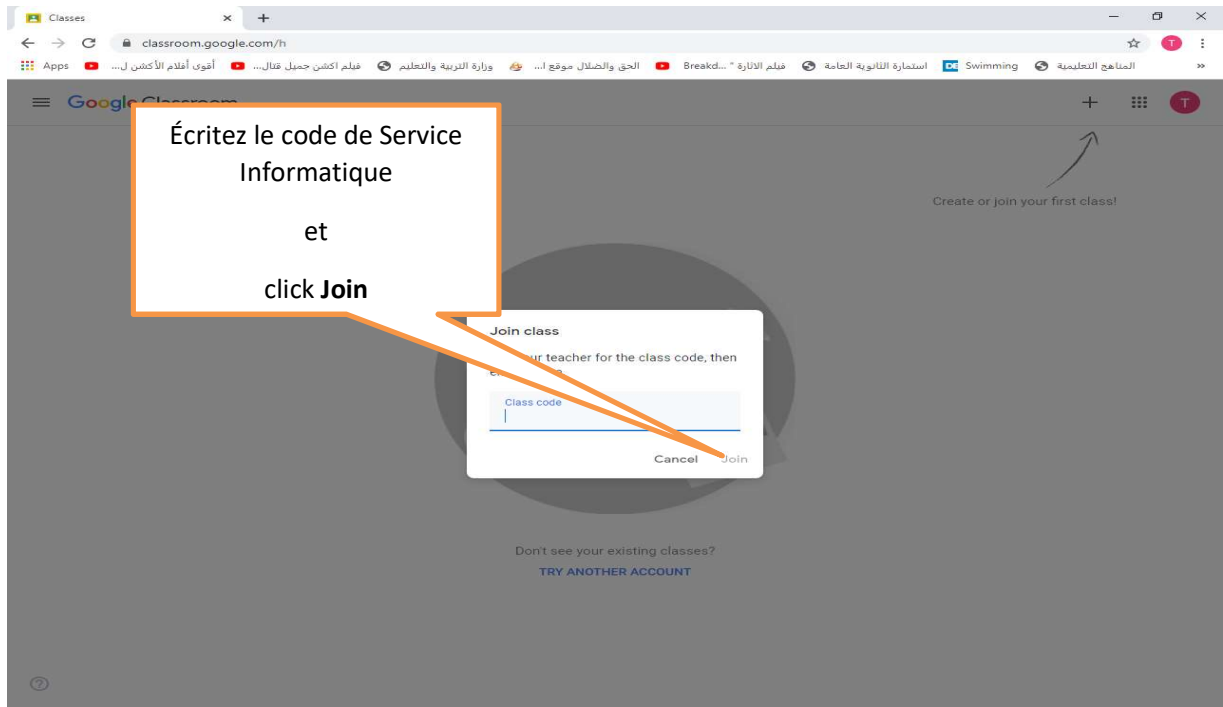

Comment entrez sur le site web Google Classroom ?

Entrez l'adresse <https://classroom.google.com>

Entrez votre mail et cliquez sur **next**

on cliquez sur **+**

et

Choisir **Join Class**

No classes here!

All of your classes have been archived.
You can view them in 'Archived classes' in the Classroom menu.